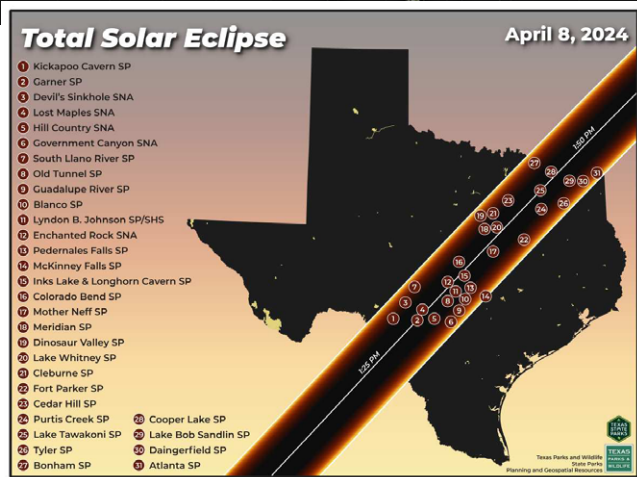

Interactive + Educational Resources

INTERACTIVE SIMULATIONS

We've hyperlinked some cities in the path of totality and the coordinating timeline, but you can also [click here to find your city of interest](#). Here's an [interactive map](#) of how the eclipse will look across Texas. Not in Texas? Play with [this map](#) to explore the eclipse from your location.

- [Austin](#)
- [Dallas](#)
- [Dripping Springs](#)
- [Fort Worth](#)
- [Fredericksburg](#)
- [Hillsboro](#)
- [Kerrville](#)
- [Lampasas](#)
- [Manor](#)
- [Round Rock](#)
- [San Antonio](#)
- [Waco](#)

TOTAL ECLIPSE
2024 RESOURCES
Click here for more info