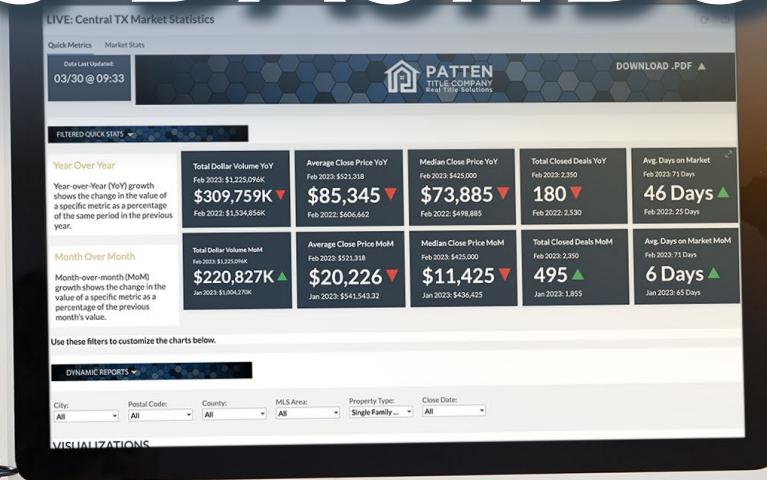

# STATS DASHBOARD

*Live Data + Interactive Experience*  
AT YOUR FINGERTIPS

In a time when we see the market fluctuate and change in ways it hasn't in years, real time data is immensely valuable. The Patten Title Central Texas Statistics Dashboard offers live data on a dynamic dashboard, allowing manipulation and filtration specific to user needs. Pull reports and historical data pertinent to a certain county, city, zip code or even MLS area. Be ahead of the game with daily data imports. Look for trends and metrics that can set your strategy and business apart. This is a tool unlike any other.

Welcome to the new world of market statistics, with Patten Title's dynamic dashboard.

## DYNAMIC DATA TABLES

- % of Closed Price in Varying Price Ranges
- Close Price: Average vs. Median
- Appreciation Change by MLS Area
- Quarterly Review of Close Price: Average Vs. Median
- Year-to-Date: Cumulative Sales Volume